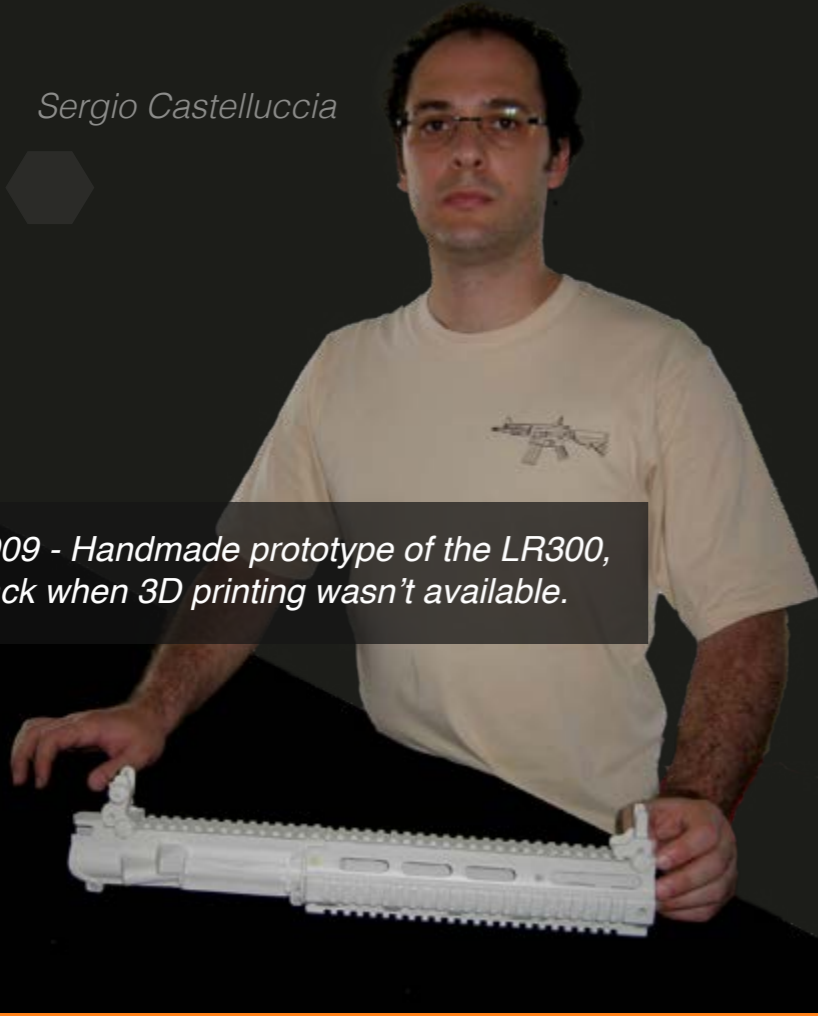

Evolution is innovation focused and new technologies development oriented. Our products are known all over the world due to their shooting performance and excellent workmanship.

# OUR STORY

EVOLUTION  
ITALIAN AIRSOFT EXCELLENCE

*Sergio Castelluccia*

*2009 - Handmade prototype of the LR300, back when 3D printing wasn't available.*

Evolution International S.r.l. is the result of a passion born in 1996, year in which **Sergio Castelluccia**, one of the two founders, made of Airsoft his passion. Sergio was part of a very competitive and well known **Airsoft team**, which played at very high levels around Italy. Sergio created the first Italian online **Airsoft blog** which become very popular in those years.