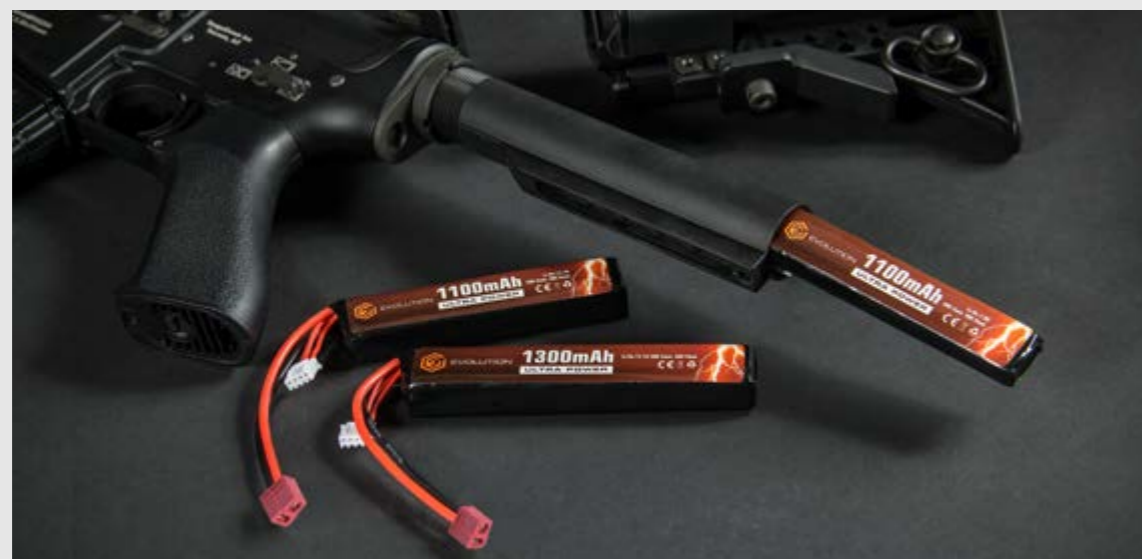

EA0141B 7.4V 1100mAh 20C - 40C Peak (mm 11.2x20x103)	 EA0142B 7.4V 1100mAh 20C - 40C Peak (2 x mm 5.5x20x103)	 EA0143B 11.1V 1100mAh 20C - 40C Peak (mm 16.3x20x103)	 EA0144B 11.1V 1100mAh 20C - 40C Peak (3 x mm 5.5x20x103)
  EA0145B 7.4V 1100mAh 20C - 40C Peak (mm 12.5x35x61)	 EA0146B 11.1V 1100mAh 20C - 40C Peak (mm 18x35x61)	 EA0147B 7.4V 1300mAh 20C - 40C Peak (mm 12.2x21x130)	 EA0148B 7.4V 1300mAh 20C - 40C Peak (2 x mm 6.1x21x130)
  EA0149B 11.1V 1300mAh 20C - 40C Peak (mm 18x21x130)	 EA0150B 11.1V 1300mAh 20C - 40C Peak (3 x mm 6.1x21x130)	 EA0151B 7.4V 1300mAh 20C - 40C Peak (mm 15x35x67)	 EA0152B 11.1V 1300mAh 20C - 40C Peak (mm 23x35x67)
  EA0153B 7.4V 1500mAh 20C - 40C Peak (mm 15x19x167)	 EA0154B 7.4V 1800mAh 20C - 40C Peak (mm 14x35x105)	 EA0155B 7.4V 2000mAh 20C - 40C Peak (2 x mm 10.2x21x126)	 EA0156B 7.4V 2200mAh 20C - 40C Peak (mm 16x33x102)