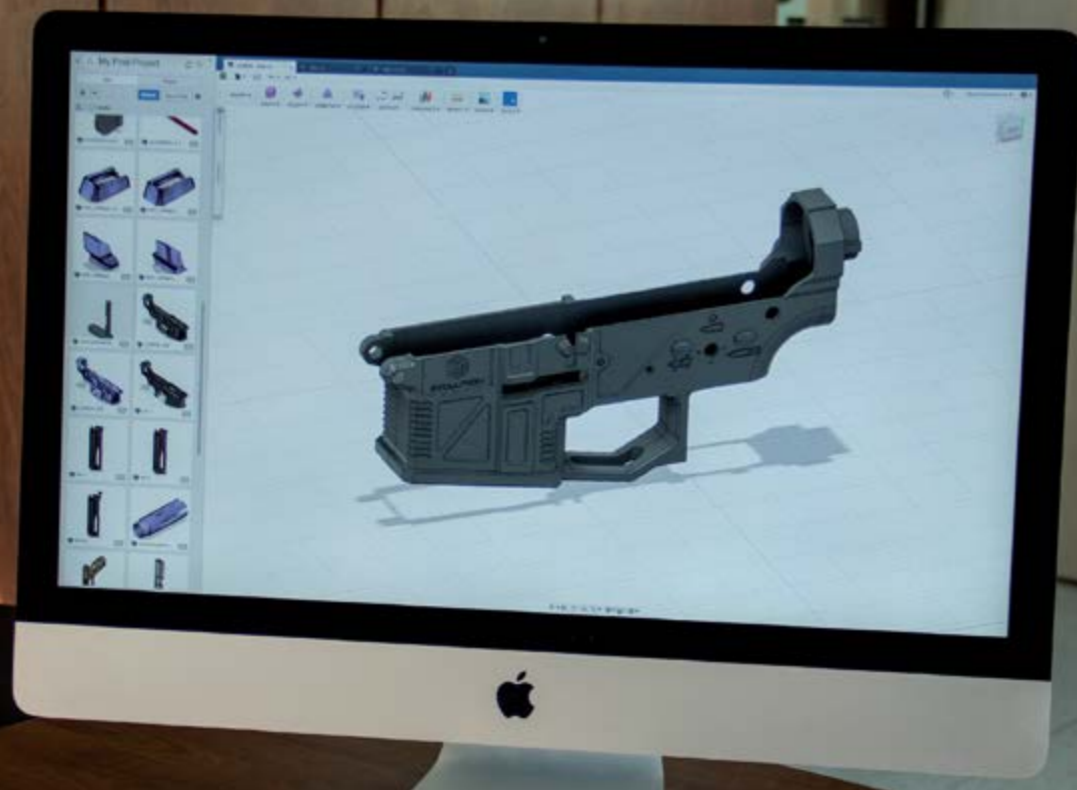

WHAT WE DO

ITALIAN DESIGN

Quality and design are in our DNA. We have a strong research and development team that leads us to find solutions enriched by a sophisticated design that ensures our products to be immediately recognizable.