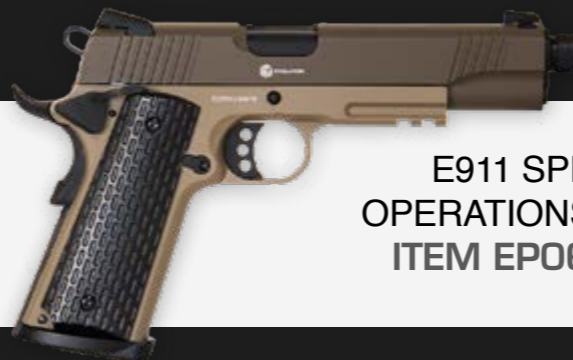

E911 SPECIAL
OPERATIONS TAN
ITEM EPO611-T