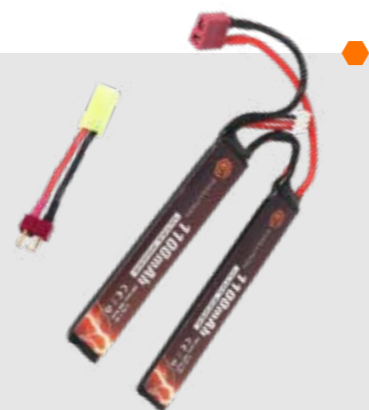

BATTERIES

The new Evolution

LIPO BATTERIES ULTRA POWER

Among its wide range of products, Evolution International released its line of ultrapowered batteries, characterized by high performance and designed for those player who don't need juts a battery but require a top performance in any situation. This new range includes batteries of multiple sizes, shapes and configurations in order to fit any airsoft gun in the market. Powerful! The new 7.4V and 11.4V LiPro Batteries feature compact dimensions but at the same time are very powerful thanks to the high power density. With their 40 C peak discharge they can instantly deliver the current demanded by any type of motor, even on super tuned air soft guns.