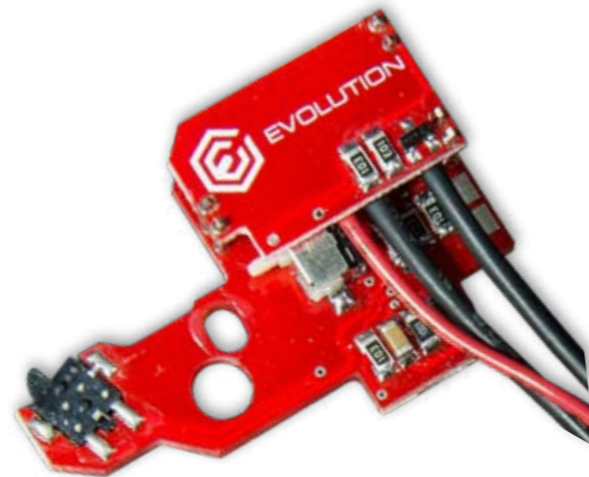

**EVOLUTION**

ITALIAN AIRSOFT EXCELLENCE

SMART  
AIRSOFT  
GUN  
**E-416**

SMART  
AIRSOFT  
GUN  
**RECON**

**TOP PERFORMANCE, TECHNICALLY  
ADVANCED AIRSOFT GUNS DESIGNED FOR  
THE PROFESSIONAL USERS.**

HARD CORE SERIES / **SMART AIRSOFT GUN**

**SMART  
AIRSOFT  
GUN**

THE E.T.S. III™ IS THE MOST ADVANCED PROGRAMMABLE ELECTRONIC TRIGGER EVER INSTALLED IN A STOCK AIR SOFT GUN AND IT IS THE EASIEST TO USE.

While other manufacturers install electronic units with very limited basic functions and require to buy additional software to unlock the advanced functions, using PC or apps to program them, the E.T.S. III™ have all the advanced functions out of the box, all you need is your finger as all functions, even the most advanced ones, are programmed via trigger. Fast and easy!

# SMART AIRSOFT GUN

EXPERIENCE A NEW LEVEL OF PERFORMANCE AND OPEN YOUR MIND TO ENDLESS PROGRAMMING POSSIBILITIES. THE **E.T.S. III™** GIVES YOU THE EDGE.

**DESIGNED AND MADE IN ITALY**

THE E.T.S.™ HAS BEEN COMPLETELY **DESIGNED, MANUFACTURED AND QUALITY CONTROLLED** IN ITALY.